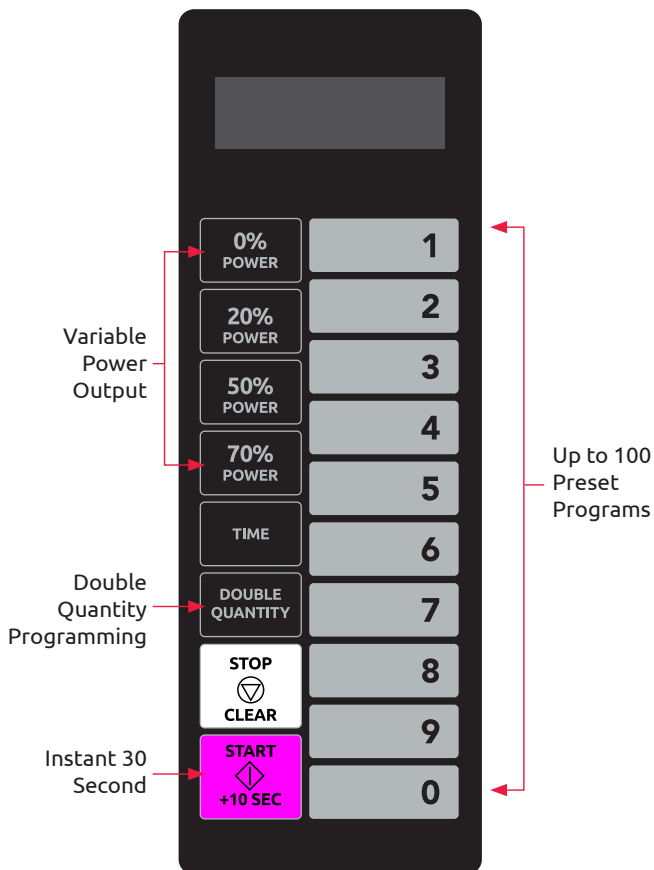

MWA1400
available March 2021

MWA1400 – Commercial Microwave Oven – 34 litre capacity

An essential part of any kitchen, the Anvil MWA1400 offers professional catering outlets a fast solution for heating food. Robust full stainless steel interior

& exterior construction with fully customisable touch pad featuring 100 preset programs. High power 1400 watt output from only 10amp power point.

Features

- High Power 1400watt output
- Motorised Stirrer Fan for even heating
- Easy clean sealed in Ceramic Base
- Variable Power Output to suit delicate menu items
- Dual Interlock Door Safety Switching

Specifications

Power Output: 1400watts (IEC705)
Capacity: 34 Litres
Internal Dimensions:..... 370w x 385d x 230h
External Dimensions: 553w x 488d x 343h
Power Supply Required: 10amp single phase (230-240V/50Hz)
Power Consumption:..... 1900watts
Input Current: 9.9 amps
Weight: 20.7kg
Warranty: 1 Year Parts & Labour