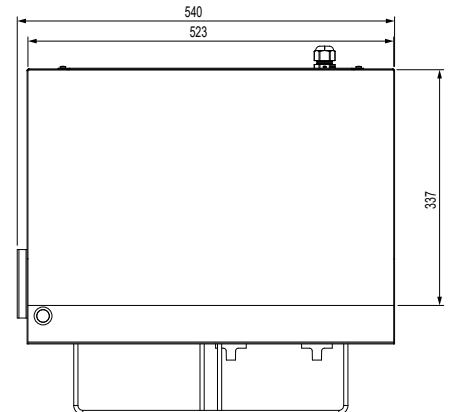

#### Product Information:

- Combination countertop 8mm thick steel griddle plate with toaster under
- Temperature regulation via thermostat (80°C - 280°C)
- Independent top and bottom controls
- Toasting rack with adjustable height settings
- Robust stainless steel construction
- Front grease gutter drains to large removable grease drawer
- Removable crumb tray for ease of cleaning

#### Specifications:

**Model** W.GDT65.15  
**Height** 344mm  
**Width** 540mm  
**Depth** 495mm  
**Power** 240VAC / 50Hz / 3.3kW  
 (15A plug & lead fitted)  
**Plate** 8mm Thick

**Model** W.GDT65.20  
**Height** 344mm  
**Width** 540mm  
**Depth** 495mm  
**Power** 240VAC / 50Hz / 4.3kW  
 (20A plug & lead fitted)  
**Plate** 8mm Thick