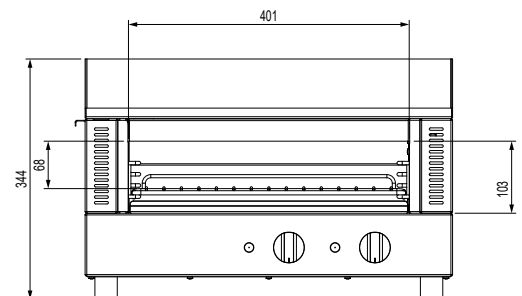

### W.GDT65.15 / W.GDT65.20

#### Product Information:

- Combination countertop 8mm thick steel griddle plate with toaster under
- Temperature regulation via thermostat (80°C - 280°C)
- Independent top and bottom controls
- Toasting rack with adjustable height settings
- Robust stainless steel construction
- Front grease gutter drains to large removable grease drawer
- Removable crumb tray for ease of cleaning

#### Specifications:

**Model** W.GDT65.15  
**Height** 344mm  
**Width** 540mm  
**Depth** 495mm  
**Power** 240VAC / 50Hz / 3.3kW  
 (15A plug & lead fitted)  
**Plate** 8mm Thick

**Model** W.GDT65.20  
**Height** 344mm  
**Width** 540mm  
**Depth** 495mm  
**Power** 240VAC / 50Hz / 4.3kW  
 (20A plug & lead fitted)  
**Plate** 8mm Thick