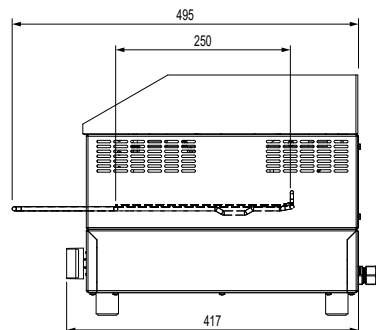

#### Product Information:

- Combination countertop 8mm thick steel griddle plate with toaster under
- Temperature regulation via thermostat (80°C - 280°C)
- Independent top and bottom controls
- Toasting rack with adjustable height settings
- Robust stainless steel construction
- Front grease gutter drains to large removable grease drawer
- Removable crumb tray for ease of cleaning

#### Specifications:

**Model** W.GDT65.15  
**Height** 344mm  
**Width** 540mm  
**Depth** 495mm  
**Power** 240VAC / 50Hz / 3.3kW  
 (15A plug & lead fitted)  
**Plate** 8mm Thick

**Model** W.GDT65.20  
**Height** 344mm  
**Width** 540mm  
**Depth** 495mm  
**Power** 240VAC / 50Hz / 4.3kW  
 (20A plug & lead fitted)  
**Plate** 8mm Thick