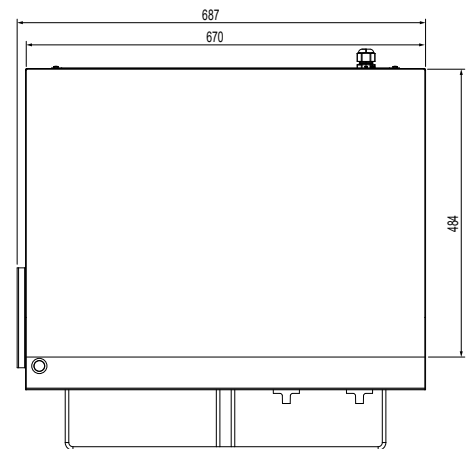

Griddle Toaster W.GDT75

Product Information:

- Combination countertop 8mm thick steel griddle plate with toaster under
- Temperature regulation via thermostat (80°C - 280°C)
- Independent top and bottom controls
- Toasting rack with adjustable height settings
- Robust stainless steel construction
- Front grease gutter drains to large removable grease drawer
- Removable crumb tray for ease of cleaning
- Supplied with 2 metre lead (no plug) for appropriate hard wiring on site by a qualified electrician

Specifications:

Model	W.GDT75
Height	344mm
Width	687mm
Depth	643mm
Power	1Ø + N + E 240VAC / 50Hz / 6.6kW
Plate	8mm Thick

Due to continuous product research and development, the information contained herein is subject to change without notice.