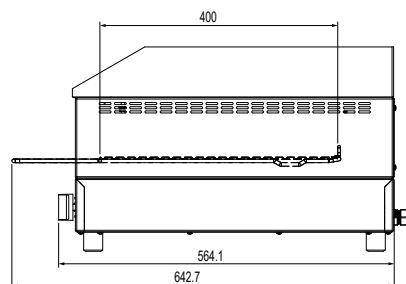

Griddle Toaster W.GDT75

Product Information:

- Combination countertop 8mm thick steel griddle plate with toaster under
- Temperature regulation via thermostat (80°C - 280°C)
- Independent top and bottom controls
- Toasting rack with adjustable height settings
- Robust stainless steel construction
- Front grease gutter drains to large removable grease drawer
- Removable crumb tray for ease of cleaning
- Supplied with 2 metre lead (no plug) for appropriate hard wiring on site by a qualified electrician

Specifications:

Model	W.GDT75
Height	344mm
Width	687mm
Depth	643mm
Power	1Ø + N + E 240VAC / 50Hz / 6.6kW
Plate	8mm Thick

Due to continuous product research and development, the information contained herein is subject to change without notice.