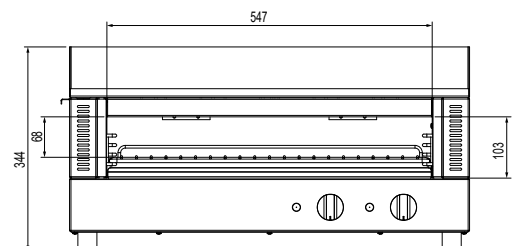

Griddle Toaster W.GDT75

Product Information:

- Combination countertop 8mm thick steel griddle plate with toaster under
- Temperature regulation via thermostat (80°C - 280°C)
- Independent top and bottom controls
- Toasting rack with adjustable height settings
- Robust stainless steel construction
- Front grease gutter drains to large removable grease drawer
- Removable crumb tray for ease of cleaning
- Supplied with 2 metre lead (no plug) for appropriate hard wiring on site by a qualified electrician

Specifications:

Model	W.GDT75
Height	344mm
Width	687mm
Depth	643mm
Power	1Ø + N + E 240VAC / 50Hz / 6.6kW
Plate	8mm Thick

Due to continuous product research and development, the information contained herein is subject to change without notice.