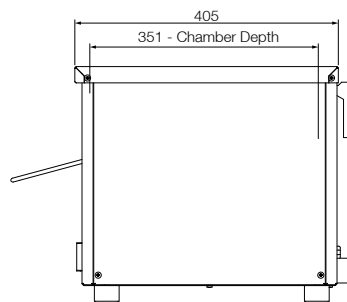

Toaster Griller W.GTQI15

Product Information:

- Energy efficient 'instant' heat, ceramic coated glass infrared elements
- Fast, exceptionally even grilling and toasting
- Timer controlled operation
- Select top & bottom or top only heat
- Multiple position slides and rack for safer loading
- Easy to clean removable crumb tray
- Stainless steel construction
- Internal opening 551 x 351 x 87mm
- Includes wall mount brackets as standard

Specifications:

Model	W.GTQI15
Height	362mm
Width	673mm
Depth	527mm
Power	3.36kW
	15A plug & lead fitted
Capacity	15 Slice

Due to continuous product research and development, the information contained herein is subject to change without notice.