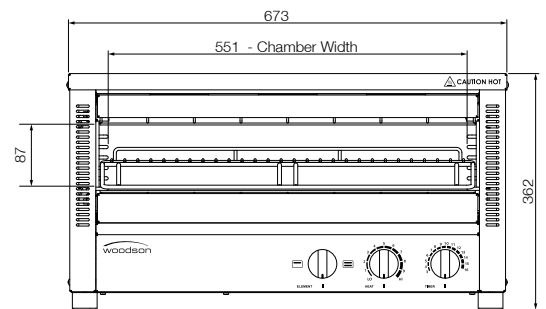

Toaster Griller W.GTQI15

Product Information:

- Energy efficient 'instant' heat, ceramic coated glass infrared elements
- Fast, exceptionally even grilling and toasting
- Timer controlled operation
- Select top & bottom or top only heat
- Multiple position slides and rack for safer loading
- Easy to clean removable crumb tray
- Stainless steel construction
- Internal opening 551 x 351 x 87mm
- Includes wall mount brackets as standard

Specifications:

Model	W.GTQI15
Height	362mm
Width	673mm
Depth	527mm
Power	3.36kW
	15A plug & lead fitted
Capacity	15 Slice

Due to continuous product research and development, the information contained herein is subject to change without notice.