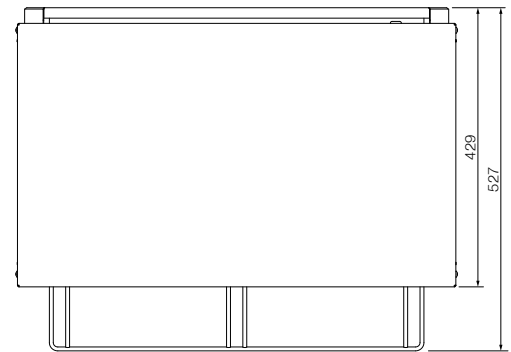

Toaster Griller W.GTQI15

Product Information:

- Energy efficient 'instant' heat, ceramic coated glass infrared elements
- Fast, exceptionally even grilling and toasting
- Timer controlled operation
- Select top & bottom or top only heat
- Multiple position slides and rack for safer loading
- Easy to clean removable crumb tray
- Stainless steel construction
- Internal opening 551 x 351 x 87mm
- Includes wall mount brackets as standard

Specifications:

Model	W.GTQI15
Height	362mm
Width	673mm
Depth	527mm
Power	3.36kW
	15A plug & lead fitted
Capacity	15 Slice

Due to continuous product research and development, the information contained herein is subject to change without notice.