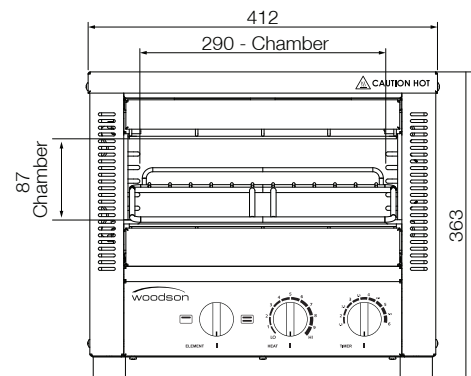

Toaster Griller W.GTQI4.CUB

Product Information:

- Energy efficient 'instant' heat ceramic coated top, glass infrared elements
- Fast, exceptionally even grilling and toasting
- Timer controlled operation
- Top / bottom element control or top only via 3 position selector
- Multiple position slides and rack for safer loading
- Robust stainless steel construction
- Removable crumb tray for ease of cleaning
- Wall mounting brackets supplied as standard

Specifications:

Model	W.GTQI4.CUB
Height	362mm
Width	412mm
Depth	427mm
Weight	16kg
Power	240VAC / 50Hz / 2.2kW (10A Plug & lead fitted)
Capacity	4 Slice

Due to continuous product research and development, the information contained herein is subject to change without notice.