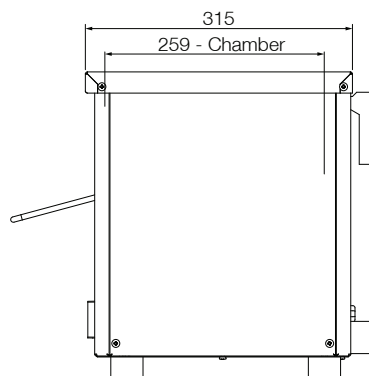

Specifications:

Model	W.GTQI4.CUB
Height	362mm
Width	412mm
Depth	427mm
Weight	16kg
Power	240VAC / 50Hz / 2.2kW (10A Plug & lead fitted)
Capacity	4 Slice

Due to continuous product research and development, the information contained herein is subject to change without notice.