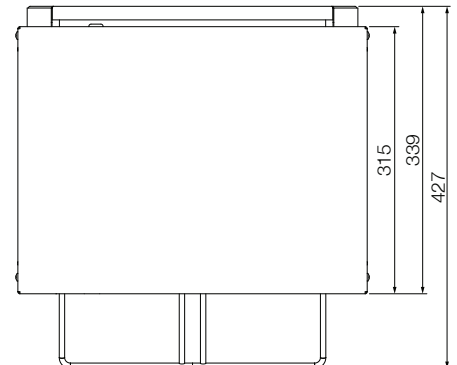

Specifications:

Model	W.GTQI4.CUB
Height	362mm
Width	412mm
Depth	427mm
Weight	16kg
Power	240VAC / 50Hz / 2.2kW (10A Plug & lead fitted)
Capacity	4 Slice

Due to continuous product research and development, the information contained herein is subject to change without notice.