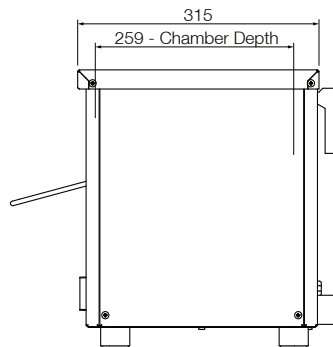

Toaster Griller W.GTQI8.10 / W.GTQI8.15

Product Information:

- Energy efficient 'instant' heat, ceramic coated glass infrared elements
- Fast, exceptionally even grilling and toasting
- Timer controlled operation
- Select top & bottom or top only heat
- Multiple position slides and rack for safer loading
- Easy to clean removable crumb tray
- Stainless steel construction
- Internal opening 441 x 259 x 87mm
- Includes wall mount brackets as standard

Specifications:

Model W.GTQI8.10
Height 363mm
Width 563mm
Depth 427mm
Power 2.2kW
 10A plug & lead fitted
Capacity 8 Slice

Model W.GTQI8.15
Height 363mm
Width 563mm
Depth 427mm
Power 3.3kW
 15A plug & lead fitted
Capacity 8 Slice