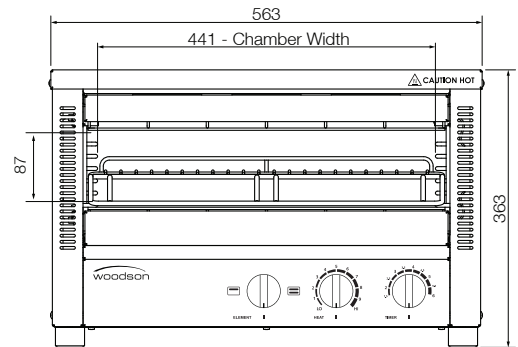

Toaster Griller W.GTQI8.10 / W.GTQI8.15

Product Information:

- Energy efficient 'instant' heat, ceramic coated glass infrared elements
- Fast, exceptionally even grilling and toasting
- Timer controlled operation
- Select top & bottom or top only heat
- Multiple position slides and rack for safer loading
- Easy to clean removable crumb tray
- Stainless steel construction
- Internal opening 441 x 259 x 87mm
- Includes wall mount brackets as standard

Specifications:

Model W.GTQI8.10
Height 363mm
Width 563mm
Depth 427mm
Power 2.2kW
 10A plug & lead fitted
Capacity 8 Slice

Model W.GTQI8.15
Height 363mm
Width 563mm
Depth 427mm
Power 3.3kW
 15A plug & lead fitted
Capacity 8 Slice