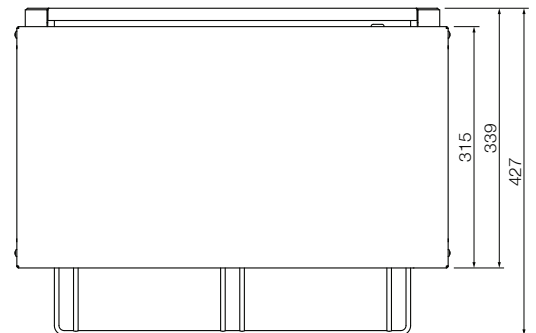

Toaster Griller W.GTQI8.10 / W.GTQI8.15

Product Information:

- Energy efficient 'instant' heat, ceramic coated glass infrared elements
- Fast, exceptionally even grilling and toasting
- Timer controlled operation
- Select top & bottom or top only heat
- Multiple position slides and rack for safer loading
- Easy to clean removable crumb tray
- Stainless steel construction
- Internal opening 441 x 259 x 87mm
- Includes wall mount brackets as standard

Specifications:

Model W.GTQI8.10
Height 363mm
Width 563mm
Depth 427mm
Power 2.2kW
 10A plug & lead fitted
Capacity 8 Slice

Model W.GTQI8.15
Height 363mm
Width 563mm
Depth 427mm
Power 3.3kW
 15A plug & lead fitted
Capacity 8 Slice