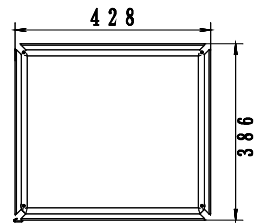

**AMBIENT 32°C**

TCBD78W

TCBD78B

Code	GEMS Star Rating	Litre	Dimensions (WxDxH mm)	Weight (kg)	Temperature Range	Ambient/ RH%	Voltage	Power (W/A)
TCBD78W (White)	7	78	428x386x1000	39	+2 to +8	32/60	240	184/10
TCBD78B (Black)	7	78	428x386x1000	39	+2 to +8	32/60	240	184/10