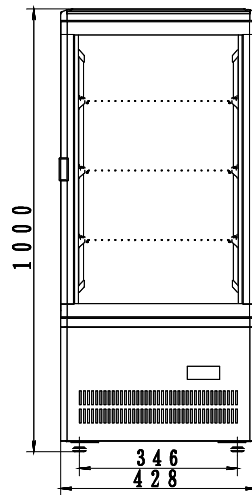

# BENCHTOP GLASS DOOR BEVERAGE FRIDGE

- LED lighting
- Double glazed
- Fan-forced evaporator cooling

- Digital temp. controls & read-out
- Adjustable shelves
- Auto defrost

- Self evaporating drainage
- Insulation is CFC & HCFC free

**AMBIENT 32°C**

TCBD78W

TCBD78B

Code	GEMS Star Rating	Litre	Dimensions (WxDxH mm)	Weight (kg)	Temperature Range	Ambient/ RH%	Voltage	Power (W/A)
TCBD78W (White)	7	78	428x386x1000	39	+2 to +8	32/60	240	184/10
TCBD78B (Black)	7	78	428x386x1000	39	+2 to +8	32/60	240	184/10