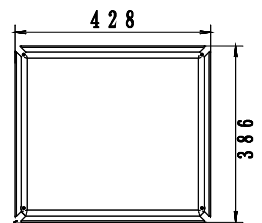

**AMBIENT 32°C**

TCBD78W

TCBD78B

Code	GEMS Star Rating	Litre	Dimensions (WxDxH mm)	Weight (kg)	Temperature Range	Ambient/ RH%	Voltage	Power (W/A)
TCBD78W (White)	7	78	428x386x1000	39	+2 to +8	32/60	240	184/10
TCBD78B (Black)	7	78	428x386x1000	39	+2 to +8	32/60	240	184/10