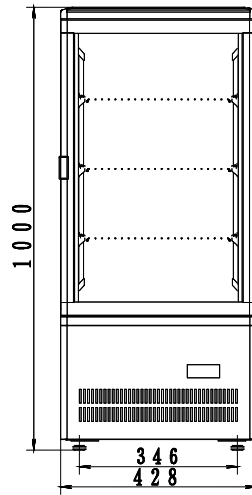

# BENCHTOP GLASS DOOR BEVERAGE FRIDGE

- LED lighting
- Double glazed
- Fan-forced evaporator cooling

- Digital temp. controls & read-out
- Adjustable shelves
- Auto defrost

- Self evaporating drainage
- Insulation is CFC & HCFC free

**AMBIENT 32°C**

TCBD78W

TCBD78B

Code	GEMS Star Rating	Litre	Dimensions (WxDxH mm)	Weight (kg)	Temperature Range	Ambient/ RH%	Voltage	Power (W/A)
TCBD78W (White)	7	78	428x386x1000	39	+2 to +8	32/60	240	184/10
TCBD78B (Black)	7	78	428x386x1000	39	+2 to +8	32/60	240	184/10