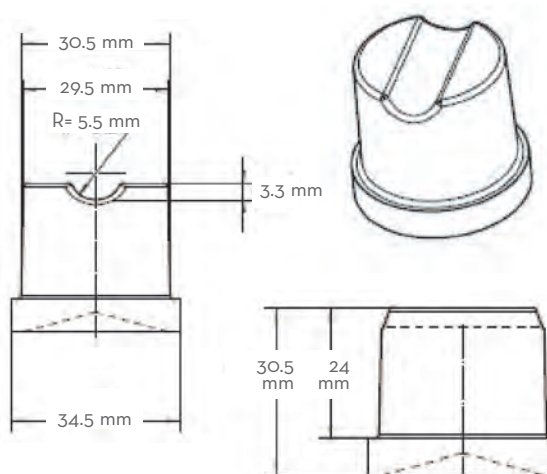

UCGO65APD GOURMET SERIES UNDERCOUNTER WITH PUMP OUT DRAIN

COAST ICE & COLD SOLUTIONS

UCGO65APD

Features

- WITH PUMP OUT DRAIN
- Maximum drain height 1 metre.
- Maximum drain length 4 metres.
- 2 metres of drain hose included in installation kit
- Produces clear, long-lasting gourmet cubes.
- Space-saving 387 mm wide under-counter design.
- Produces up to 27 kg of ice per day.
- Constructed from sturdy, corrosion-resistant stainless steel and fingerprint-proof plastic.
- Ideal for any under-counter or bar application.
- Contemporary, elegant design.
- Environmentally friendly R134A refrigerant.
- Easily adjust the thickness of your ice from the front of the machine!

- Two years Parts and Labour

Ice Form

GOURMET ICE

GOURMET ICE DIMENSIONS

Height	30.5 mm
Diameter	34.25 mm

UCG065APD GOURMET SERIES UNDERCOUNTER WITH PUMP OUT DRAIN

UCG065APD GOURMET SERIES UNDERCOUNTER WITH PUMP OUT DRAIN

ALL MODELS	
W x D x H (mm)	387 x 510 x 791 on legs

Specifications

Model Number	Cond. Unit	Ice Production per 24hrs	Ice Production per 24hrs	Ice Production per 24hrs	Storage Capacity (kg)	Water Consumption (ltr/hr)	kWH Used per 45 kg of Ice @ 32°C air/ 21°C water	Voltage Characteristics
		21°C air/10°C water (kg)	32°C air/21°C water (kg)	10°C air/10°C water (kg)				
UCG065APD	Air	27	21.5	28	8	4	17.8	230/50/1