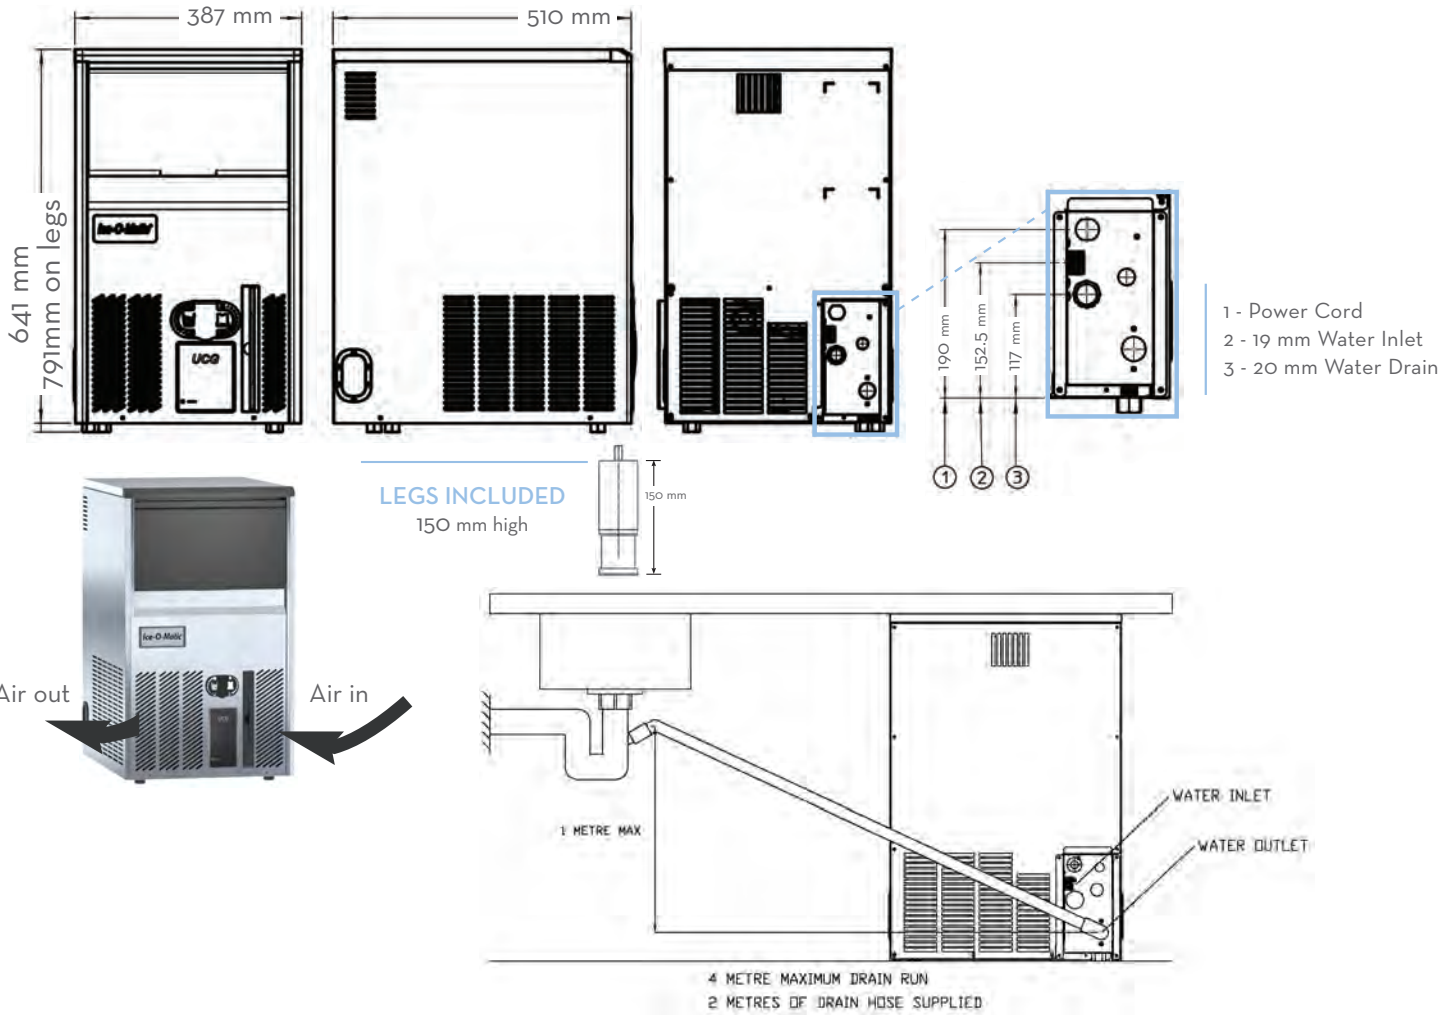

UCGO65APD GOURMET SERIES UNDERCOUNTER WITH PUMP OUT DRAIN

COAST ICE & COLD SOLUTIONS

UCGO65APD

Features

- WITH PUMP OUT DRAIN
- Maximum drain height 1 metre.
- Maximum drain length 4 metres.
- 2 metres of drain hose included in installation kit
- Produces clear, long-lasting gourmet cubes.
- Space-saving 387 mm wide under-counter design.
- Produces up to 27 kg of ice per day.
- Constructed from sturdy, corrosion-resistant stainless steel and fingerprint-proof plastic.
- Ideal for any under-counter or bar application.
- Contemporary, elegant design.
- Environmentally friendly R134A refrigerant.
- Easily adjust the thickness of your ice from the front of the machine!

Space-Saving Solutions

- Front air discharge design for compact spaces.
- Low profile top saves counter space.
- Stores up to 8 kg of ice.
- Easy front access to ice.
- Removable Air Filter.

Options & Accessories

- Two years Parts and Labour

Ice Form

GOURMET ICE

GOURMET ICE DIMENSIONS

Height	30.5 mm
Diameter	34.25 mm

UCG065APD GOURMET SERIES UNDERCOUNTER WITH PUMP OUT DRAIN

UCG065APD GOURMET SERIES UNDERCOUNTER WITH PUMP OUT DRAIN

ALL MODELS	
W x D x H (mm)	387 x 510 x 791 on legs

Specifications

Model Number	Cond. Unit	Ice Production per 24hrs	Ice Production per 24hrs	Ice Production per 24hrs	Storage Capacity (kg)	Water Consumption (ltr/hr)	kWH Used per 45 kg of Ice @ 32°C air/ 21°C water	Voltage Characteristics
		21°C air/10°C water (kg)	32°C air/21°C water (kg)	10°C air/10°C water (kg)				
UCG065APD	Air	27	21.5	28	8	4	17.8	230/50/1