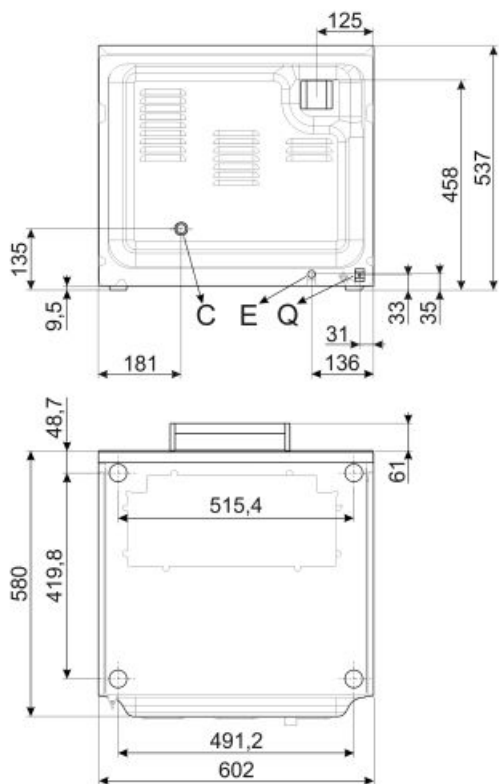

ALFA43X

Family	Professional ovens
Subfamily	Convection oven 4 trays 435x320 mm
Oven type	Convection oven
Oven control	Manual
Trays capacity	4 trays 435x320 mm
Power supply	230 V~ / 13 A / 3,0 kW / 50 Hz
Program storage with application	Not available
Width	602 mm
Depth	641 mm
Height	537 mm
Maximum depth with open door	993 mm
Adjustable feet	Yes
Net weight	33.000 kg

Accessories Included

Aluminized tray 3820	kit of 4 pieces
-----------------------------	-----------------

Construction

Oven materials	Stainless steel / glass / plastics	Exhaust position	Back
Cavity dimensions (wxdxh)	460x360x425 mm	Timer type	Electric
Internal net volume	54,5 lt	Temperature range	50-250°C
Cavity material	Ever Clean enamel	End cooking signal	Yes
Shelves number	4	Orange light indicator t° achievement	Yes
Tray frame support	Chromed wire	Green light indicator time achievement	Yes
Shelves distance	80 mm	Manual reset safety thermostat	Yes
Door construction	Double glass	Removable deflector	Yes
Door opening	Tilting	Lighting	1 Halogen lamp
Handle type	Fixed	Light power	40 W
Glass	With clip	Plug	(F;E) Schuko
Fan type and number	Fan with fixed rotation	Power cable length	115 cm
Fan motor power	Dual speed	Back panel	Galvanized
Engine rpm	Single speed	IPX protection	IPX3
Motor rpm in standard speed	2700 rpm		