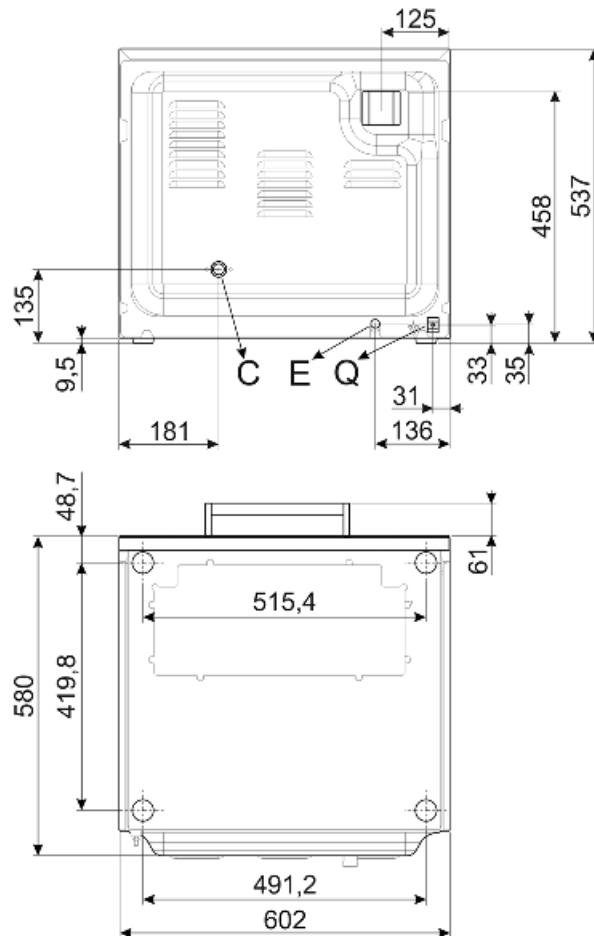

2 X FLAT ALUMINIUM TRAYS & 2 FLAT CHROME GRIDS (INCLUDED)

ACCESSORIES

- TVL40 - Stainless steel stand
- 3820 - Aluminized steel tray
- 3729 - Chrome grid
- 3780 - Non-stick tray
- 3735 - Undulated chrome grid
- 3755 - Flat aluminium tray with holes

ALFA43GH

HUMIDIFIED CONVECTION OVEN WITH GRILL - 1.5 AMP

4 Trays 435x320mm

TECHNICAL SPECIFICATIONS

Dimensions (mm) (WxDxH)	602x584x537
Trays (mm)	435x320
Tray capacity	4
Distance between trays (mm)	80
Control type	Manual
Door/hood structure	Stainless steel
Temperature range (°C)	50 - 250°C
Timer	1 - 60min + manual
Power rating & electrical connection	230V~/13A/3.0kW/50-60Hz
Net weight	33kg