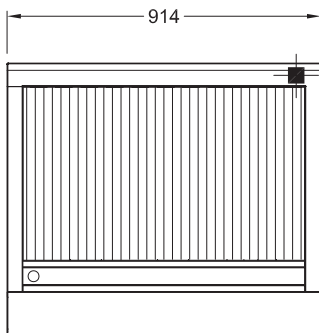

800 SERIES CHAR BROILER

RBA36L - Gas

- Heavy duty cast iron reversible grates provide greater control when cooking and energy efficiency
- Heavy duty fully welded steel body ensures rigidity and durability
- Stainless steel fascia and sides, spill zone and drip tray for ease of cleaning
- Pilot light standard maximising operating and energy efficiency
- Option of drop on griddle plate provides greater flexibility when cooking

Other options

Stand or bench mounted

Without splash back

Drop-on griddles 230, 270 or 410mm wide

Units 9 & 10
124-130 Auburn Street
Wollongong

02 4226 9779
info@kwikhe.com.au

kwikhe.com.au
f @

ADJUSTABLE LEGS

RBA36L

SPECIFICATION

Dimensions (WxDxH)	914 x 800 x 720 mm
Grill size (WxD)	813 x 520 mm
Gas connection	3/4" BSP

3/4" BSP Gas Connection

Rating	III Mj
Weight	130 kg
Packed	0.5 m ³

Australia's premier food service
equipment manufacturer