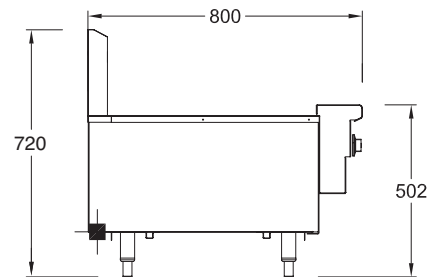

Other options

Stand or bench mounted

Without splash back

Drop-on griddles 230, 270 or 410mm wide

Units 9 & 10
124-130 Auburn Street
Wollongong

02 4226 9779
info@kwikhe.com.au

kwikhe.com.au
f @

ADJUSTABLE LEGS

RBA36L

SPECIFICATION

Dimensions (WxDxH)	914 x 800 x 720 mm
Grill size (WxD)	813 x 520 mm
Gas connection	3/4" BSP

3/4" BSP Gas Connection

Rating	III Mj
Weight	130 kg
Packed	0.5 m ³

Australia's premier food service
equipment manufacturer